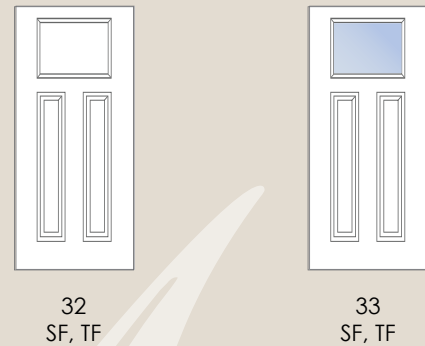

RN: Rain Glass Option For Obscurity
 G: Optional White Internal Grids

Internal Blinds
 Optional internal blinds in stock for clear half and full glass door lites. The unit features white Tilt & Lift blinds sealed between two panes of tempered glass.

Modern Doors
 Contemporary Minimalistic Stylish

Like something you don't see? Ask us about modern door styles, available in clear or several options of obscure glass.

32-37: 30" NA

88-91: 36" Only

50, 51, 30-35: 30" NA