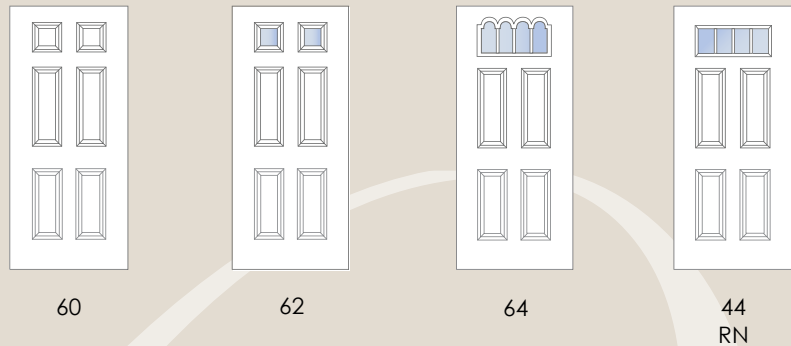

RN: Rain Glass Option For Obscurity
 G: Optional White Internal Grids

Internal Blinds
 Optional internal blinds in stock for clear half and full glass door lites. The unit features white Tilt & Lift blinds sealed between two panes of tempered glass.

Modern Doors
 Contemporary Minimalistic Stylish

Like something you don't see? Ask us about modern door styles, available in clear or several options of obscure glass.

32-37: 30" NA

88-91: 36" Only

50, 51, 30-35: 30" NA