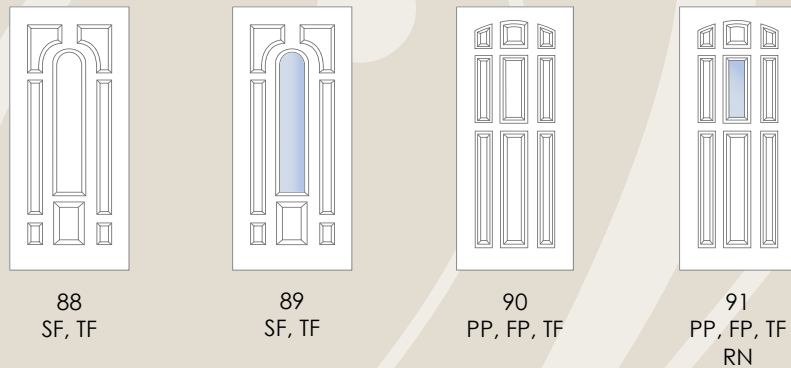

Door & Glass Options

- Steel doors available in New Construction (full frame) and Replacement
 - Fiberglass doors available in New Construction (full frame)

PP: HD Prime Painted Steel
 FP: Sta-Tru White Finish Painted Steel
 SF: White Smooth Skin Fiberglass
 TF: Wood Grain Textured Fiberglass

RN: Rain Glass Option For Obscurity
 G: Optional White Internal Grids

Internal Blinds
 Optional internal blinds in stock for clear half and full glass door lites. The unit features white Tilt & Lift blinds sealed between two panes of tempered glass.

Modern Doors
 Contemporary Minimalistic Stylish

Like something you don't see? Ask us about modern door styles, available in clear or several options of obscure glass.

32-37: 30" NA

88-91: 36" Only

50, 51, 30-35: 30" NA